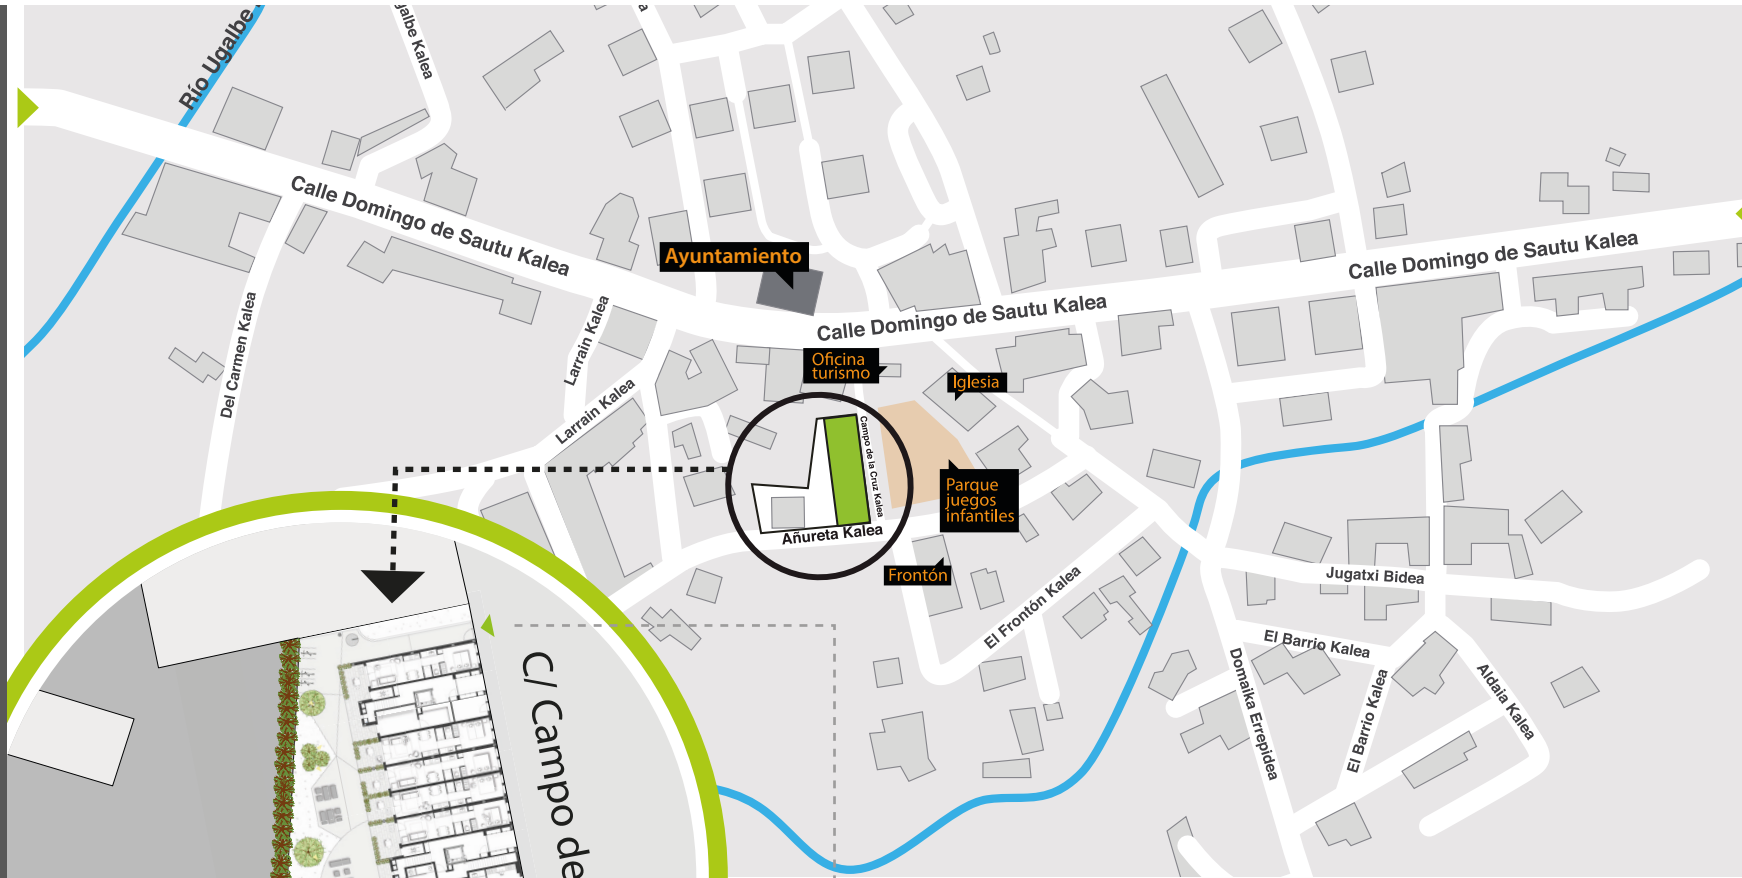

10
TOURIST
APARTMENTS

IN THE CENTRE OF MURGIA (ÁLAVA)
opposite de Council Square

via from
BILBAO
BILBO

via from Vitoria
VITORIA-GASTEIZ

- pedestrian access 
- pedestrian access 
- underground parking 
*subject to availability and upon booking in advanced
- electric car recharge point 