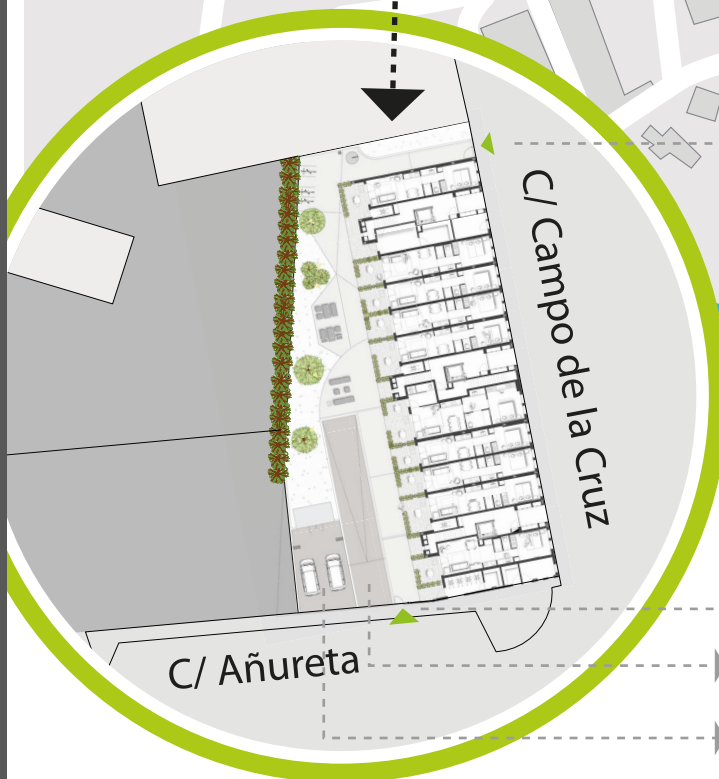

10
TOURIST
APARTMENTS

IN THE CENTRE OF MURGIA (ÁLAVA)
opposite de Council Square

via from
BILBAO
BILBO

via from Vitoria
VITORIA-GASTEIZ

- pedestrian access 
- pedestrian access 
- underground parking 
*subject to availability and upon booking in advanced
- electric car recharge point 